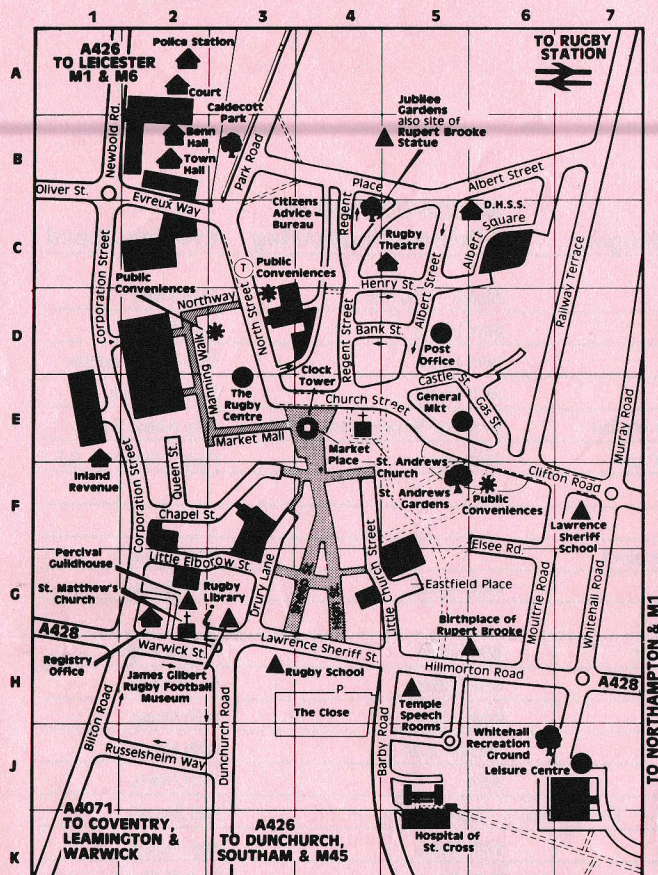

Dieses Jahr wird eine Rekordanzahl von Teilnehmern bei den Wettbewerben mitmachen. Mehr als 550 Gaeste sind aus Rüsselsheim nach Rugby gekommen. Das zeugt, daß die sportlichen Beziehungen zwischen Rugby und Rüsselsheim die groessten zwischen europacischen Partnerstaedten sind Das ist der Beweis fuer die speziellen Freundschaftsbande zwischen den Voelkern beider Staedten.

Natuerlich kann eine Sportsveranstaltung dieses Ausmasses nicht ohne sehr viel Arbeit, die mit Hilfe und in Zusammenarbeit mit den verschiedenen Sportsvereinen, Mannschaftsleitern und Offiziellen hinter den Kulissen berwerkstelligt wurde, ueber die Buehne laufen.

Vielen herzlichen Dank!

Ein Wort des Dankes schliesslich auch noch an den Rugby Borough Council fuer seinen finanziellen Beitrag zu unserer Veranstaltung, und wir sind besonders dankbar dem McDonald's in Rugby fuer seinem Empfang unserer Gaeste aus Rüsselsheim.

Wir wuenschen allen Wettbewerbern, Offiziellen und Gaesten viel Spass, viel Spannung und sehr viel Vergnuegen!

**DEREK EDWARDS / ROLAND HONEYBUNN / PAM BOND
RUGBY-RÜSSELSHEIM LIAISON COMMITTEE**

**14TH
RUGBY- RÜSSELSHEIM**

*****

SPORTS TWINNING

*****

**SPORTVERANSTALTUN
DER
STADTEPARTNERSCHAFT**

*****

PROGRAMME

at um

RUGBY

*****

**FRIDAY : FREITAG
23rd AUGUST, 1991**

**SUNDAY/SONNTAG
25th AUGUST, 1991**

*****

ENGLISH : DEUTSCH

RUGBY TOWN CENTRE

**RUGBY TOWN
CENTRE**

Not to Scale

KEY

- Car Parks
- ▲ Places of Interest/ Information
- Gardens/Parks (Not to Scale)
- ▨ Pedestrianised Area
- ▩ The Rugby Centre (Covered shopping precinct)
- Plaque to commemorate the place of origin of Rugby Football
- ⓘ Tourist Information Centre (in Rugby Library G3)
- Ⓣ Taxi Ranks
- --- Bus Stops